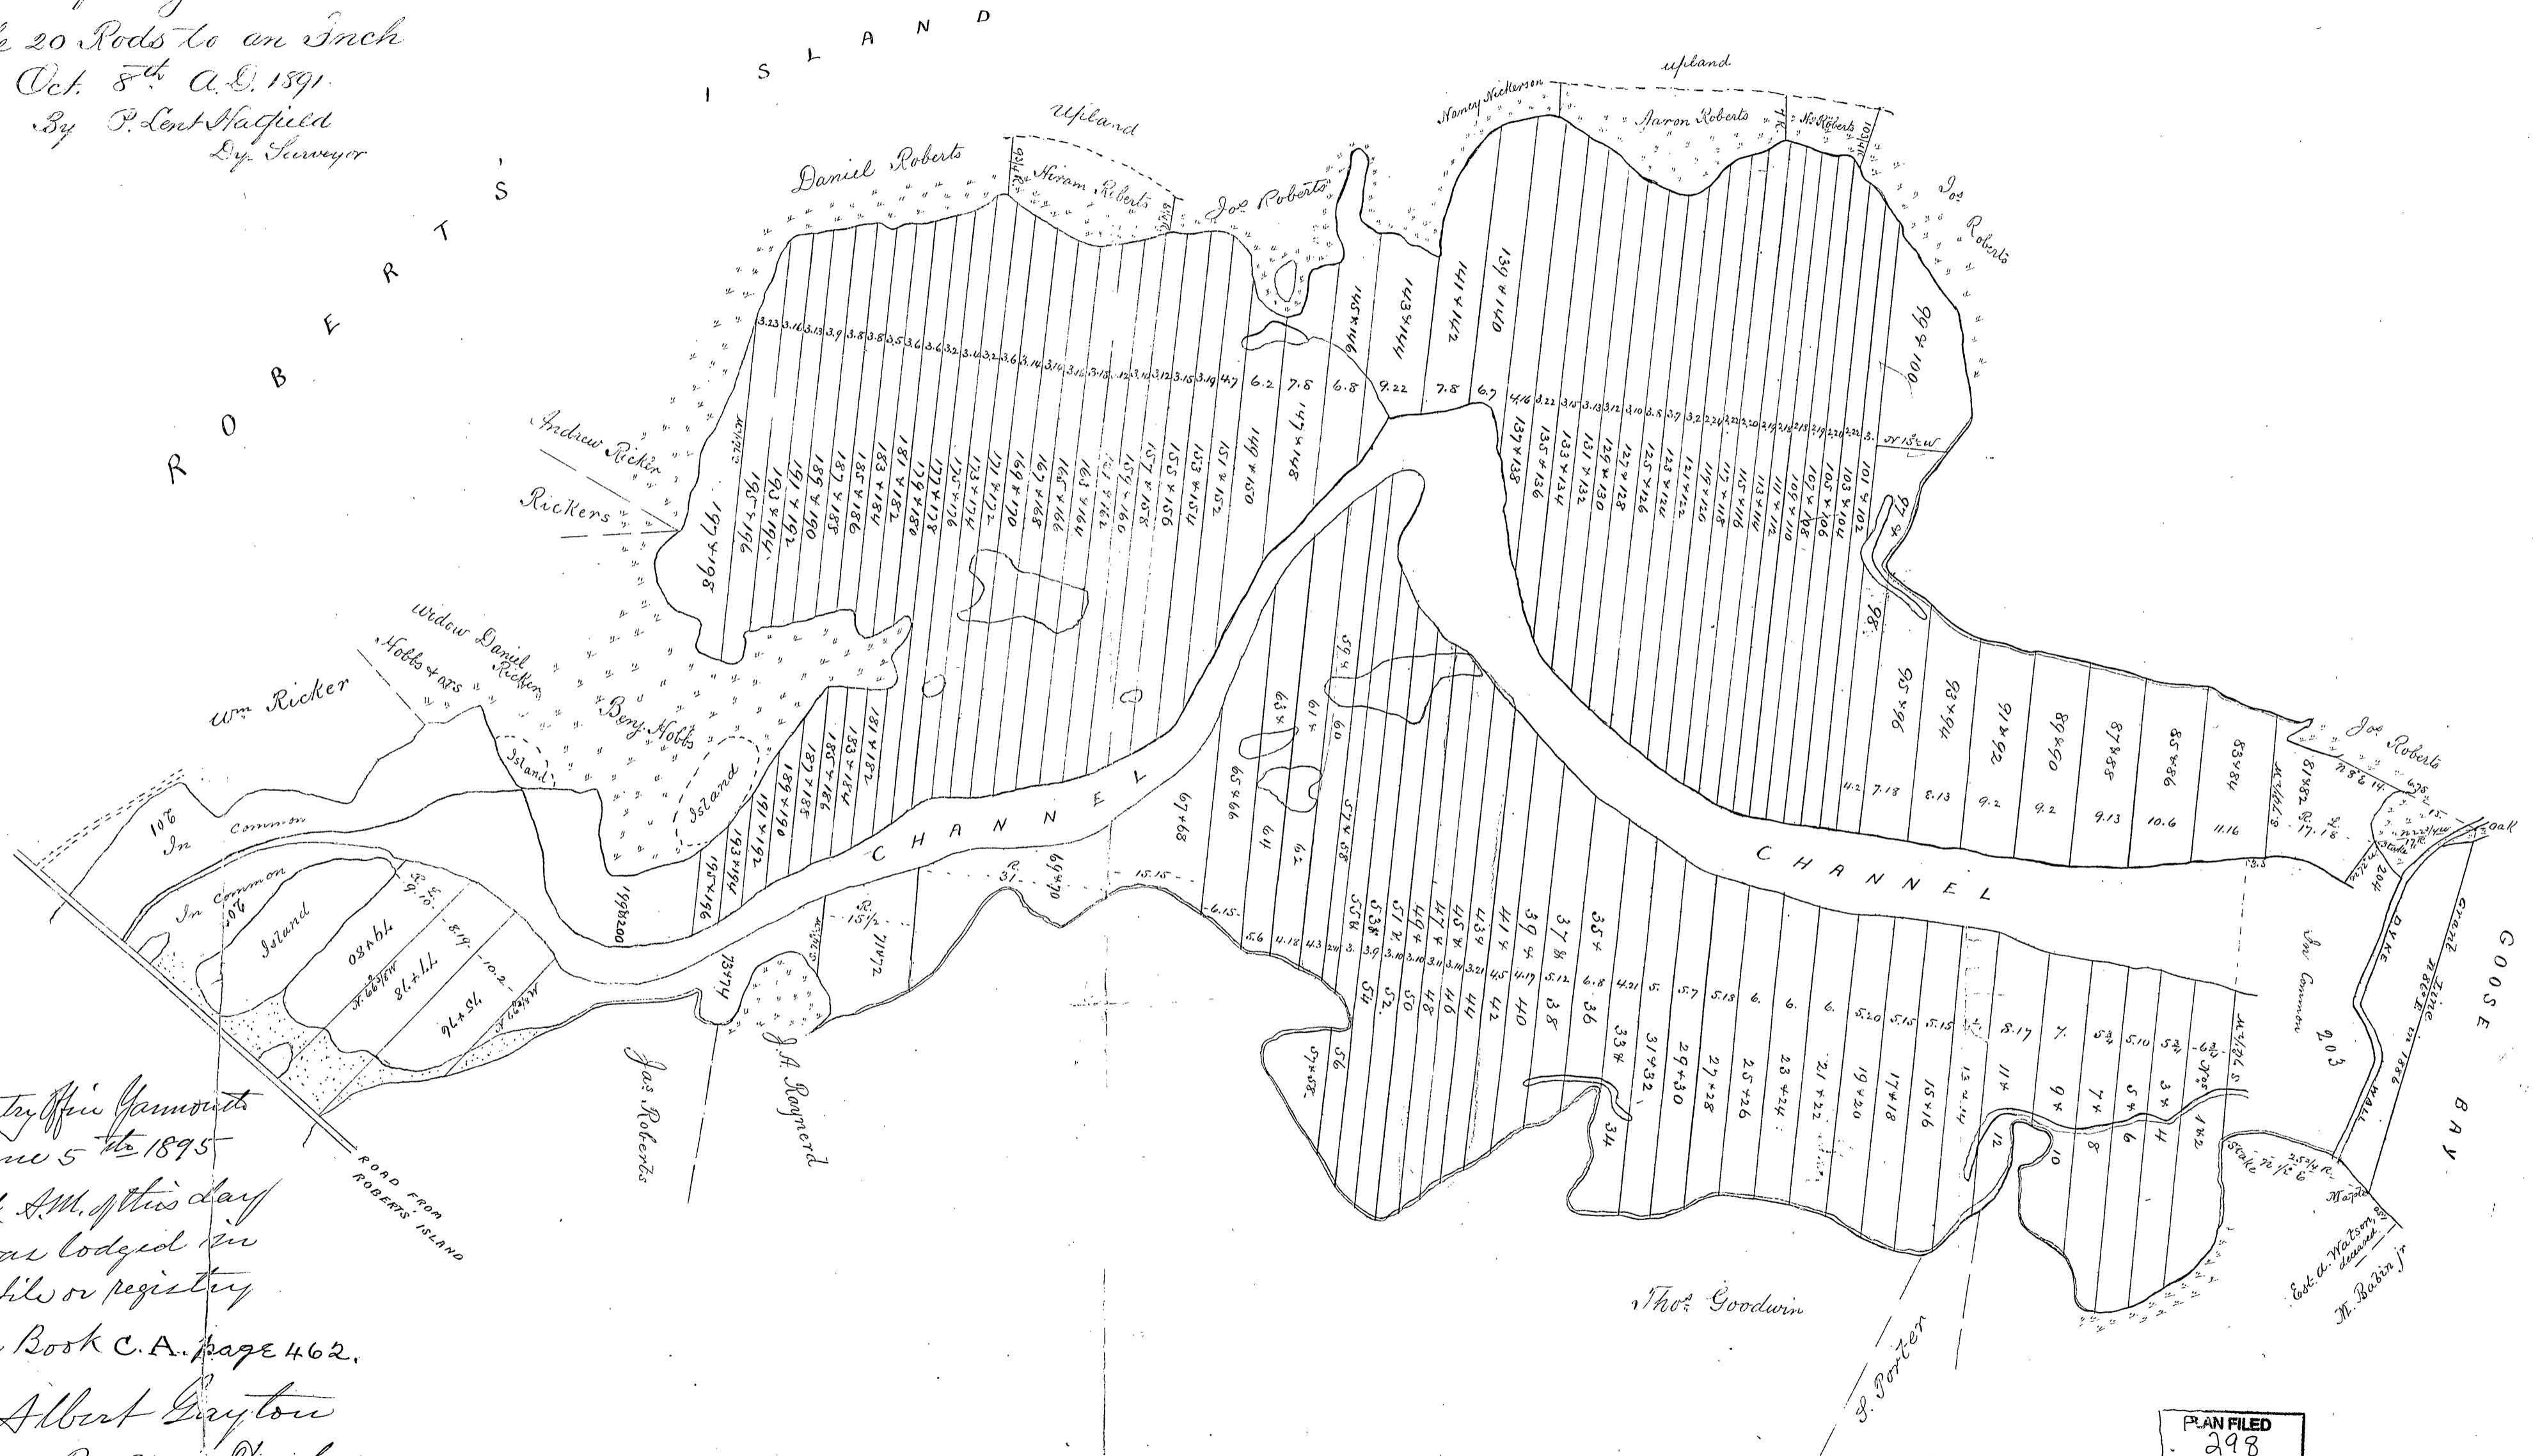

Plan of Division of Dyke Flats at Glenwood.

Scale 20 Rods to an Inch

Oct. 8<sup>th</sup> A.D. 1891.

By P. Lent Hatfield  
By Surveyor

Province of Nova Scotia's Registry Office, Yarmouth  
June 5<sup>th</sup> 1895